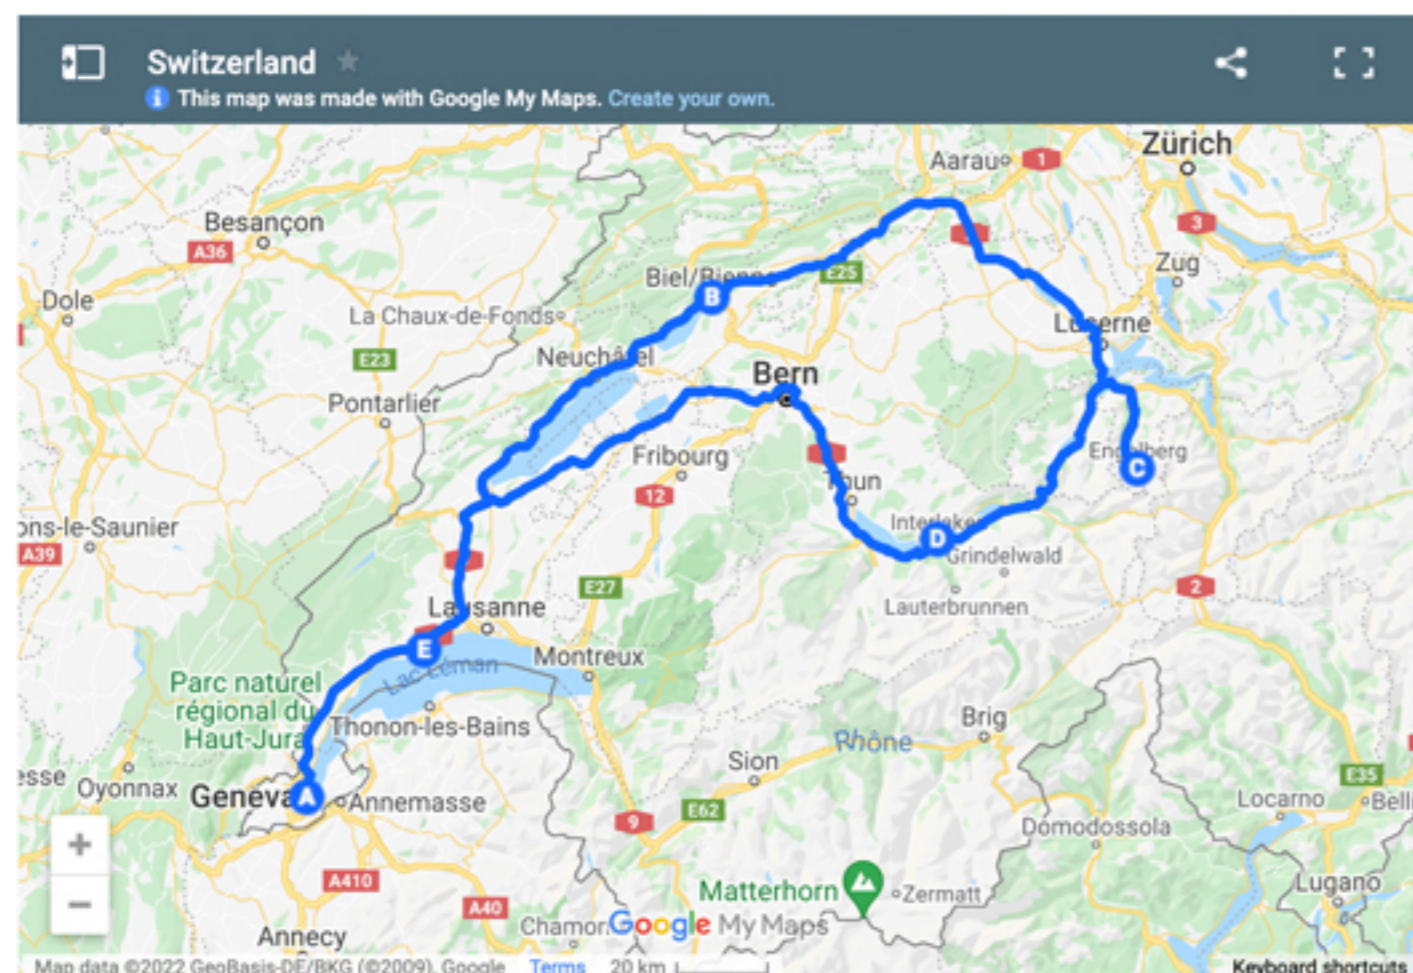

Aenean lacinia bibendum nulla sed consectetur. Maecenas faucibus mollis interdum. Cras mattis consectetur purus sit amet fermentum. Curabitur blandit tempus porttitor. Nulla vitae elit libero, a pharetra augue. Vivamus sagittis lacus vel augue laoreet rutrum.

Departure & Return Location John F.K. International Airport (Google Map)

Departure Time 3 Hours Before Flight Time

1. **Price Includes**
2. Air fares
   - 3 Nights Hotel Accomodation
   - Tour Guide
   - Entrance Fees
   - All transportation in destination location

What to Expect

Curabitur blandit tempus porttitor. Lorem ipsum dolor sit amet, consectetur adipiscing elit. Cras mattis consectetur purus sit amet fermentum. Etiam porta sem malesuada magna mollis euismod. Lorem ipsum dolor sit amet, consectetur adipiscing elit.

Maecenas sed diam eget risus varius blandit sit amet non magna. Morbi leo risus, porta ac consectetur ac, vestibulum at eros. Nullam id dolor id nibh ultricies vehicula ut id elit. Donec ullamcorper nulla non metus auctor fringilla.

- Ipsum Amet Mattis Pellentesque
- Ultricies Vehicula Mollis Vestibulum Fringilla
- Condimentum Sollicitudin Fusce Vestibulum Ultricies
- Sollicitudin Consectetur Quam Ligula Vehicula
- Cursus Pharetra Purus Porta Parturient
- Risus Malesuada Tellus Porta Commodo

Map